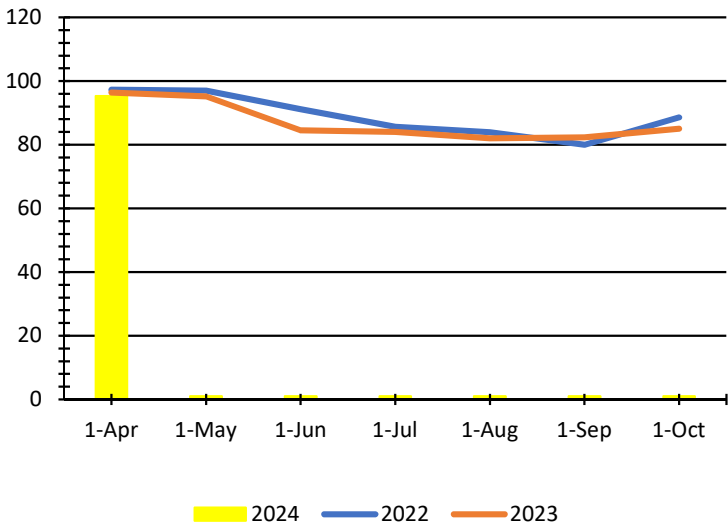

Narrow Leaf Willow