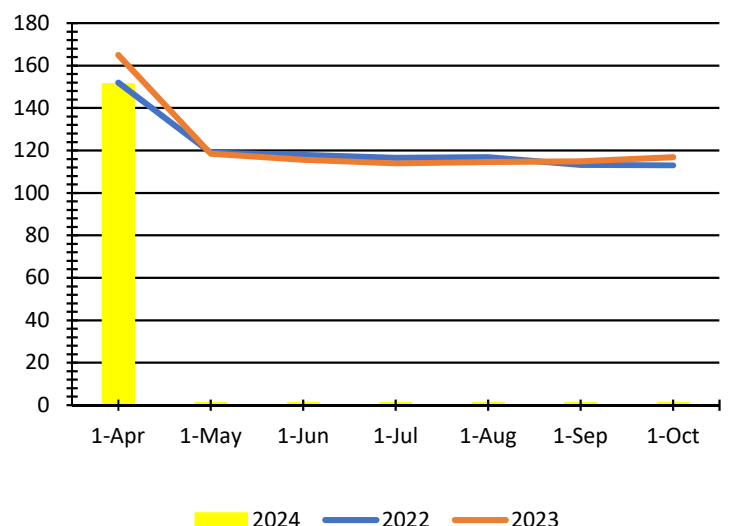

Fire Danger

Mod

Fire
Restrictions

No

CFPD South Fire Danger Rating Area - Forecast Weather & Fire Danger

Date Observed Indices **4/19/2024**

Stations: Cannon Ball, Goodman Point

Date:	12-Apr	19-Apr	26-Apr	3-May
Max Temp (F)	78	0	0	0
Minimum RH (%)	18.80%	0	0	0
Windspeed (20'-mph)	12	0	0	0
Wind Direction	SW	0	0	0
1-hr(%)	19.24%	0	0	0
10-hr (%)	22.29%	0	0	0
1000-hr(%)	8.13%	0	0	0
Recommended Fire Restrictions	None	None	None	None
Severe Fire Danger Index	Mod	Low	Low	Low

Utah Juniper Average

Pinyon Pine

Narrow Leaf Willow

Mountain Big Sage

Grasses/ 1hour

10 Hour

1,000 Hour

Litter/Duff