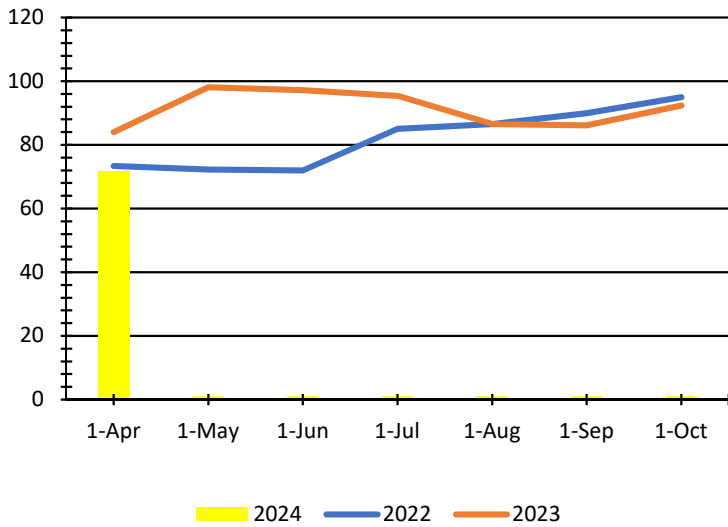

Utah Juniper Average