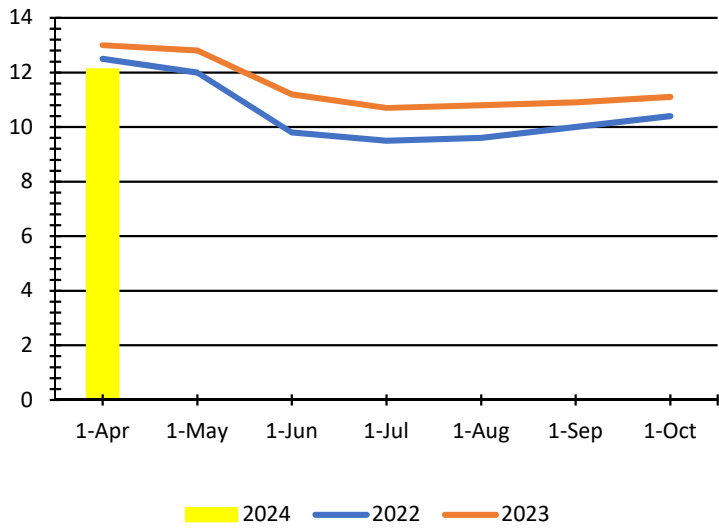

Fire Danger

Mod

Fire
Restrictions

No

CFPD South Fire Danger Rating Area - Forecast Weather & Fire Danger

Date Observed Indices **4/19/2024**

Stations: Cannon Ball, Goodman Point

Date:	12-Apr	19-Apr	26-Apr	3-May
Max Temp (F)	78	0	0	0
Minimum RH (%)	18.80%	0	0	0
Windspeed (20'-mph)	12	0	0	0
Wind Direction	SW	0	0	0
1-hr(%)	19.24%	0	0	0
10-hr (%)	22.29%	0	0	0
1000-hr(%)	8.13%	0	0	0
Recommended Fire Restrictions	None	None	None	None
Severe Fire Danger Index	Mod	Low	Low	Low

Utah Juniper Average

Pinyon Pine

Narrow Leaf Willow

Mountain Big Sage

Grasses/ 1hour

10 Hour

1,000 Hour

Litter/Duff