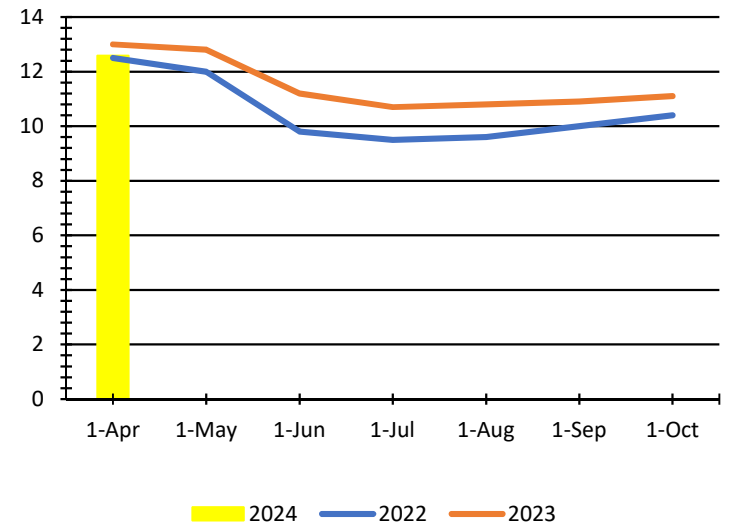

Fire Danger

Mod

Fire
Restrictions

No

CFPD South Fire Danger Rating Area - Forecast Weather & Fire Danger

Date Observed Indices **4/19/2024**

Stations: Cannon Ball, Goodman Point

Date:	12-Apr	19-Apr	26-Apr	3-May
Max Temp (F)	78	0	0	0
Minimum RH (%)	18.80%	0	0	0
Windspeed (20'-mph)	12	0	0	0
Wind Direction	SW	0	0	0
1-hr(%)	19.24%	0	0	0
10-hr (%)	22.29%	0	0	0
1000-hr(%)	8.13%	0	0	0
Recommended Fire Restrictions	None	None	None	None
Severe Fire Danger Index	Mod	Low	Low	Low

Utah Juniper Average

Pinyon Pine

Narrow Leaf Willow

Mountain Big Sage

Grasses/ 1hour

10 Hour

1,000 Hour

Litter/Duff