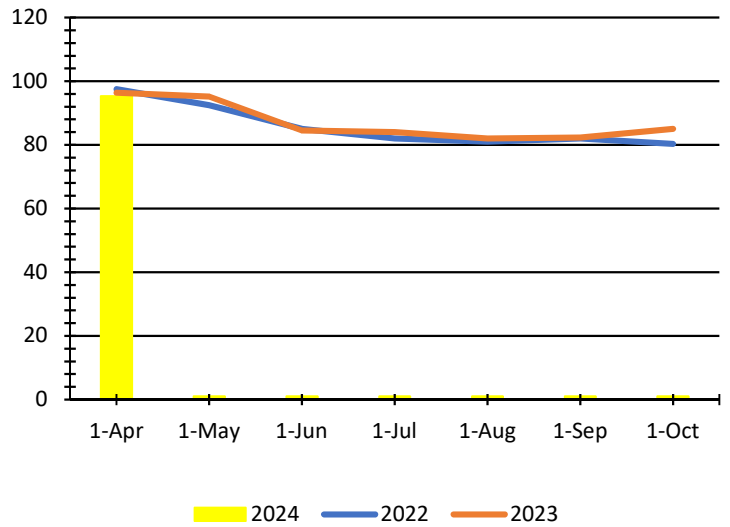

Pinyon Pine