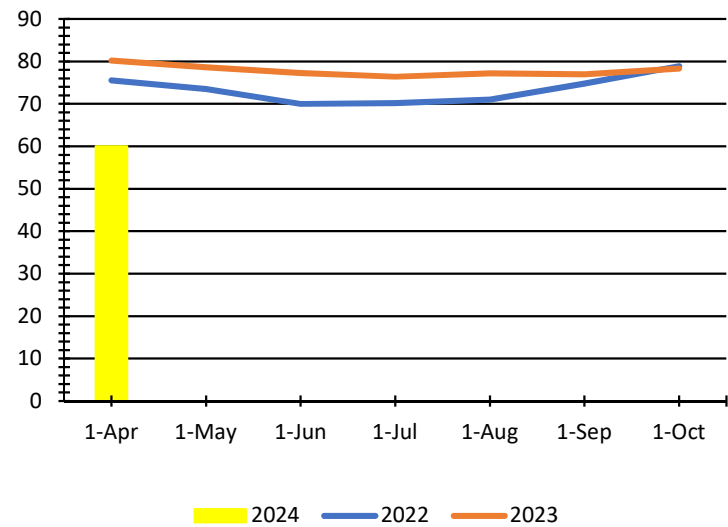

Fire Danger

Mod

Fire
Restrictions

No

CFPD South Fire Danger Rating Area - Forecast Weather & Fire Danger

Date Observed Indices **4/19/2024**

Stations: Cannon Ball, Goodman Point

Date:	12-Apr	19-Apr	26-Apr	3-May
Max Temp (F)	78	0	0	0
Minimum RH (%)	18.80%	0	0	0
Windspeed (20'-mph)	12	0	0	0
Wind Direction	SW	0	0	0
1-hr(%)	19.24%	0	0	0
10-hr (%)	22.29%	0	0	0
1000-hr(%)	8.13%	0	0	0
Recommended Fire Restrictions	None	None	None	None
Severe Fire Danger Index	Mod	Low	Low	Low

Utah Juniper Average

Pinyon Pine

Narrow Leaf Willow

Mountain Big Sage

Grasses/ 1hour

10 Hour

1,000 Hour

Litter/Duff