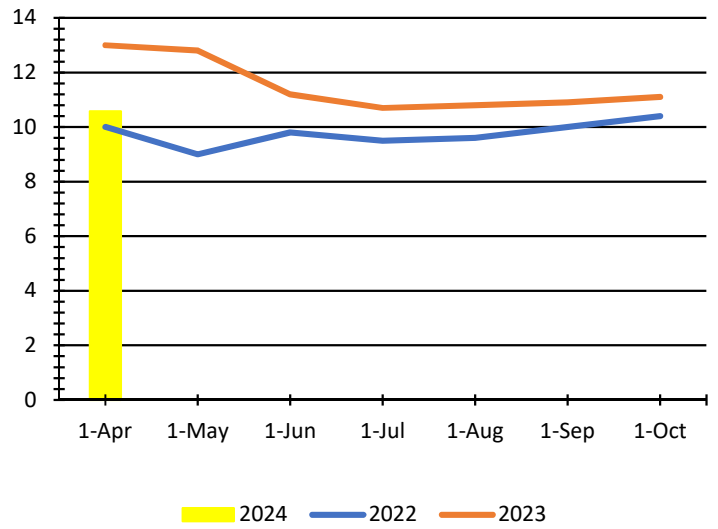

Fire Danger

Mod

Fire
Restrictions

No

CFPD South Fire Danger Rating Area - Forecast Weather & Fire Danger

Date Observed Indices **4/19/2024**

Stations: Cannon Ball, Goodman Point

Date:	12-Apr	19-Apr	26-Apr	3-May
Max Temp (F)	78	0	0	0
Minimum RH (%)	18.80%	0	0	0
Windspeed (20'-mph)	12	0	0	0
Wind Direction	SW	0	0	0
1-hr(%)	19.24%	0	0	0
10-hr (%)	22.29%	0	0	0
1000-hr(%)	8.13%	0	0	0
Recommended Fire Restrictions	None	None	None	None
Severe Fire Danger Index	Mod	Low	Low	Low

Utah Juniper Average

Pinyon Pine

Narrow Leaf Willow

Mountain Big Sage

Grasses/ 1hour

10 Hour

1,000 Hour

Litter/Duff